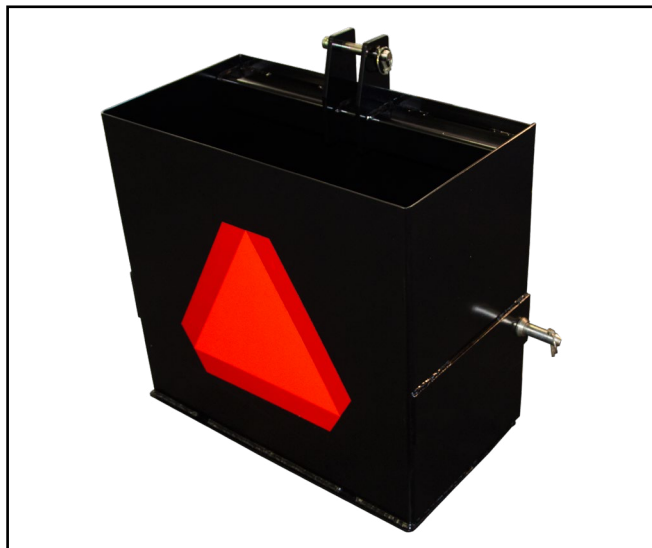

BALLAST BOX / RECEIVER WIRE UNROLLER

Counterbalance your weight with our TopDog Ballast Box. Fits 30-50 HP Tractor

BALLAST BOX

Part#	90390011			
Description	BALLAST BOX			
Shipping Weight	155 lbs			
Cupic Foot	4.9			
Dimensions	25 1/2 x 13 3/4 x 24			
Capacity	450 lbs			

RECEIVER WIRE UNROLLER SPECIFICATIONS

Part#	9000197			
Description	ATV WIRE UNROLLER			
Weight	27 lbs			